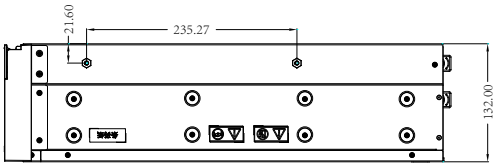

Tiandy

AVAILABLE MODEL TC-R31680 Spec:E/B/R/N/V4.0
DIMENSIONS (Unit: mm)