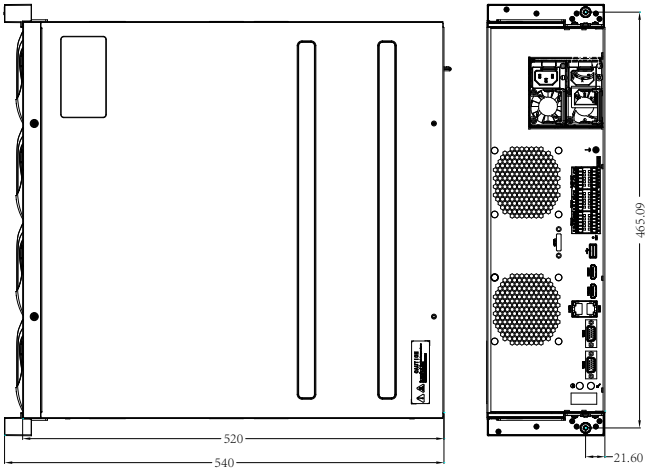

Tiandy

AVAILABLE MODEL TC-R31680 Spec:E/B/R/N/V4.0
DIMENSIONS (Unit: mm)