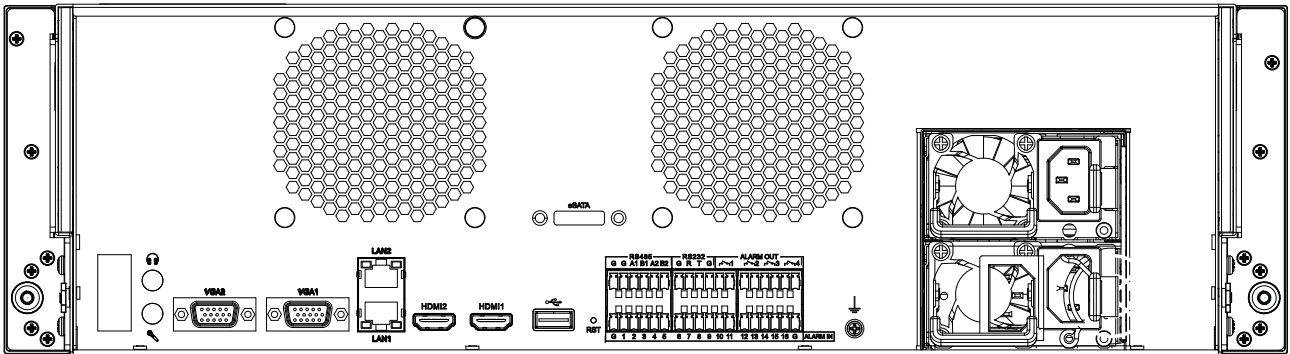

Physical Interfaces

DISTRIBUTED BY

Tiandy Technologies Co.,Ltd.

Email: sales@tiandy.com
Website: en.tiandy.com

Tel: +86-22-58596178
Fax: +86-22-58596048