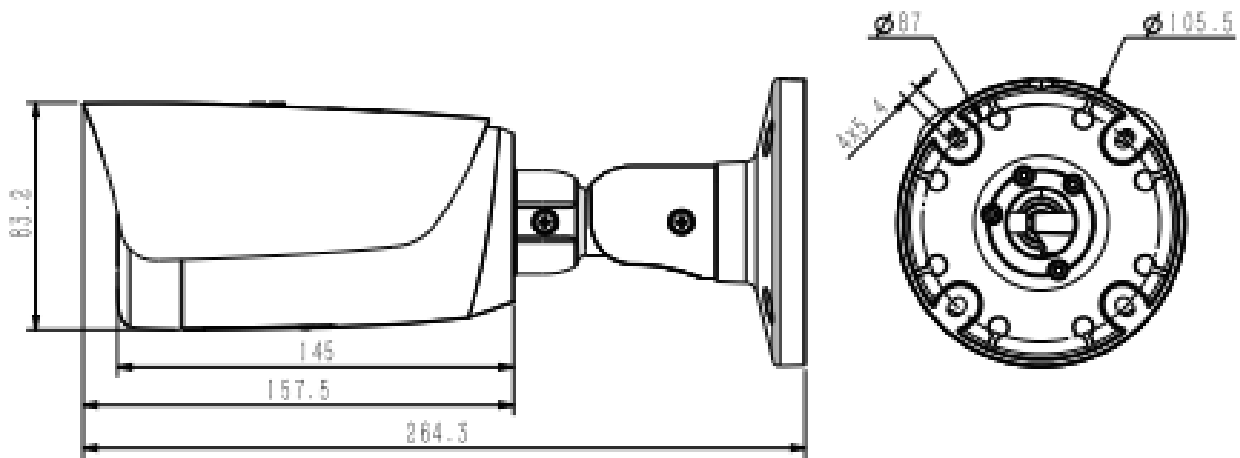

# Tiandy

Rules of behavior analyse in 1 scene	8
Early Warning(EW)	N/A
Auto-Tracking	N/A
Face Mode	Face Capture
Face Detection Performance	Detects up to 32 faces at the same scene;Detects up to 16 faces at the same scene
<b>Network</b>	
ANR	ANR
Protocols	HTTP;HTTPS;TCP/IP;UDP;UPnP;ICMP;IGMP;SNMP;DHCP;DNS;DDNS;Easy DDNS;NTP;SMTP;SSL;802.1X;QoS;IPv4;IPv6;PPPOE;SSH;Unicast;Multicast;RTCP;ARP;SRTP;RTSP;FTP;SFTP;NAS
System Compatibility	onvif Profile S/T/G/M;CGI;MIL STONE;RTMP
Remote Connection	≤2
Client	Easy7 Smart Client
Moblie Client	EasyLive Plus
Web	IE10+;Firefox52+;Edge89+;Safari11+;Chrome57+
<b>Interface</b>	
Communication Interface	1 RJ45 10M/ 100M self adaptive Ethernet port
Audio I/O	1channel in;1channel out
Alarm I/O	2channel in,3mA,3.3VDC;1channel out,1A,24VDC
Built-In Mic	Yes
Built-In Speaker	N/A
Reset Button	Yes
On-board storage	Built-in Micro SD card slot, up to 512 GB
Additional interfaces	1 channel RS-485
<b>General</b>	
Web Client Language	19languages Simple Chinese/Traditional Chinese/English/Spanish/Korean/Italian/Turkish/Russian/Thai/French/Polish/Dutch/Hebrew/Arabic/Vietnamese/German/Ukrainian/Portuguese/Albanian
Operating Temperature	-35°C-65°C
Operating Humidity	0-95%
Storage Temperature	-35°C-65°C
Storage Humidity	0-95%(non-condensing)
Power Supply	DC12V±25%,MAX 9.5W;POE 802.3at,MAX 10.5W
Protection	Surge protection 2000V;Lightning proof 6000V;IP67
Boundary Dimensions	265(L)105(W)105(H)mm
Package Dimensions	360(L)150(W)170(H)mm
GrossWeight	1.6kg
NetWeight	1.15kg

## DIMENSIONS (Unit: mm)