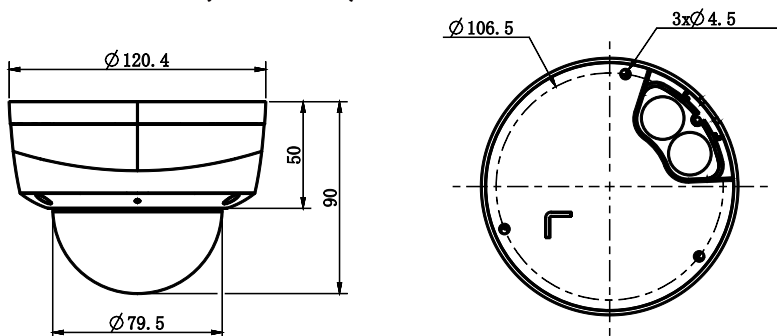

Tiandy

Network	
Network Storage	Yes(Only Support Tiandy ANR NVR)
Protocols	TCP/IP, HTTP, FTP, DHCP, DNS, DDNS, IPV4, NTP, UDP, ICMP, RTP, RTSP, UPnP
System Compatibility	ONVIF (PROFILE S/T/G), SDK, P2P(Mutually exclusive with Profile G)
Remote Connection	≤2
Client	Easy7, EasyLive Plus
Web	IE10+;Firefox52+;Edge89+;Safari11+;Chrome57+
Wi-Fi	
Wireless Standards	IEEE802.11b/g/n
Frequency Range	2.4GHz ~ 2.4835 GHz
Channel Bandwidth	20/40MHz
Protocols	802.11b: CCK, QPSK, BPSK 802.11g/n: OFDM/HT
Security	WPA-PSK/WPA2-PSK
Transfer Rates	802.11b: 11Mbps 802.11g: 54Mbps 802.11n: up to 150Mbps
Wireless Range	Up to 50m (The performance varies based on actual environment)
Power Consumption	802.11b: 17±1.5dBm@11Mbps 802.11g: 14±1.5dBm@54Mbps 802.11n: 12.5±1.5dBm@150Mbps
Interface	
Communication Interface	1 RJ45 10M/ 100M self adaptive Ethernet port
Audio I/O	Mic in
Alarm I/O	N/A
Reset Button	Yes
On-board storage	Built-in MicroSD card slot, up to 512 GB
General	
Operating Conditions	-40°C~65°C, 0~95% RH
Web Client Language	19 languages Simple Chinese/Traditional Chinese/English/Spanish/Korean/Italian/Turkish/Russian/Thai/French/ Polish/Dutch/Hebrew/Arabic/Vietnamese/German/Ukrainian/Portuguese/Albanian
Power Supply	DC12V±25%
Power Consumption	MAX: 6.8W (12V)
Protection	Surge protection 2000V;Lightning proof 6000V;IP66;IK10
Heater	N/A
Dimensions	Φ120×90mm (Φ4.72×3.54 inch)
Weight	0.41Kg

* Listed resolutions are only selectable options. It does not mean that all streams can work at their maximum resolution at the same time.

AVAILABLE MODEL

TC-C32KN SPEC: I3/Y/WIFI/2.8MM/V4.1

Tiandy

DIMENSIONS (Unit: mm)