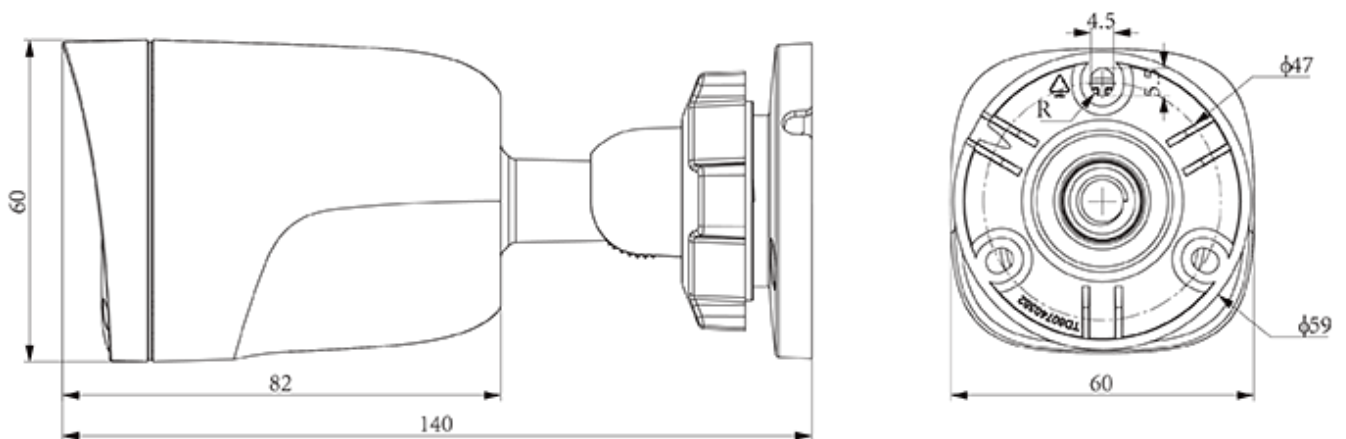

### KEY FEATURES

- Plastic housing
- Up to Max. 1920×1080 resolution
- S+265/H.265/H.264B/H.264M/H.264H
- Color:0.02Lux@(F2.0,AGC ON),B/W:0Lux with IR
- Smart IR, IR range 30m
- Support smart surveillance
- Operating conditions -30°C~60°C, humidity 95% or less (no condensation)
- POE 802.3af,Max. 3W
- IP67

## SPECIFICATIONS

Camera	
Image Sensor	1/3"CMOS
Min. Illumination	Color:0.02Lux@(F2.0,AGC ON),B/W:0Lux with IR
Shutter Time	1s~1/100000s
Day&Night	IR-cut filter with auto switch (ICR)
WDR	DWDR
S/N	>47.8dB
Angle Adjustment	0~360°(P); 0~80°(T); 0~360°(R)
Lens	
Lens Type	Fixed focal lens
Focal Length	2.8mm
Lens Mount	M12
Aperture Range	F2.0
Field of View	94.4°(H); 53.2°(V); 108.2°(D)
DORI Distance	Detect:41.48m Observe:16.46m Recognize:8.3m Identify:4.1m
Illuminator	
IR LEDs	2
IR Distance	30m
Wavelength	850nm
Compression Standard	
Video Compression	S+265/H.265/H.264B/H.264M/H.264H
Video Bit Rate	32k~4Mbps
Audio Compression	G.711A/G.711U
Audio Sampling Rate	8kHz
Image	
Main Stream	PAL:25fps(1920×1080, 1280×720, 704×576, 640×480) NTSC:30fps(1920×1080, 1280×720, 704×480, 640×480)
Sub Stream	PAL:25fps(704×576, 704×288, 352×288, 640×360) NTSC:30fps(704×480, 704×240, 352×240, 640×360)
BLC	Yes
HLC	Yes
AGC	Yes
3D DNR	Yes
White Balance	Auto/Semi-Auto/Manual/Sunshine/Nature Light/Warmlight Lamp/Daylight Lamp/Filament Lamp/Lock White Balance
OSD	Overlay of additional characters in 1 regions, 1 line, with a maximum of 48 characters or 16 Chinese characters per region; 16*16/32*32/48*48
Privacy Mask	4 black static areas
Defog	Yes

## DIMENSIONS (Unit: mm)